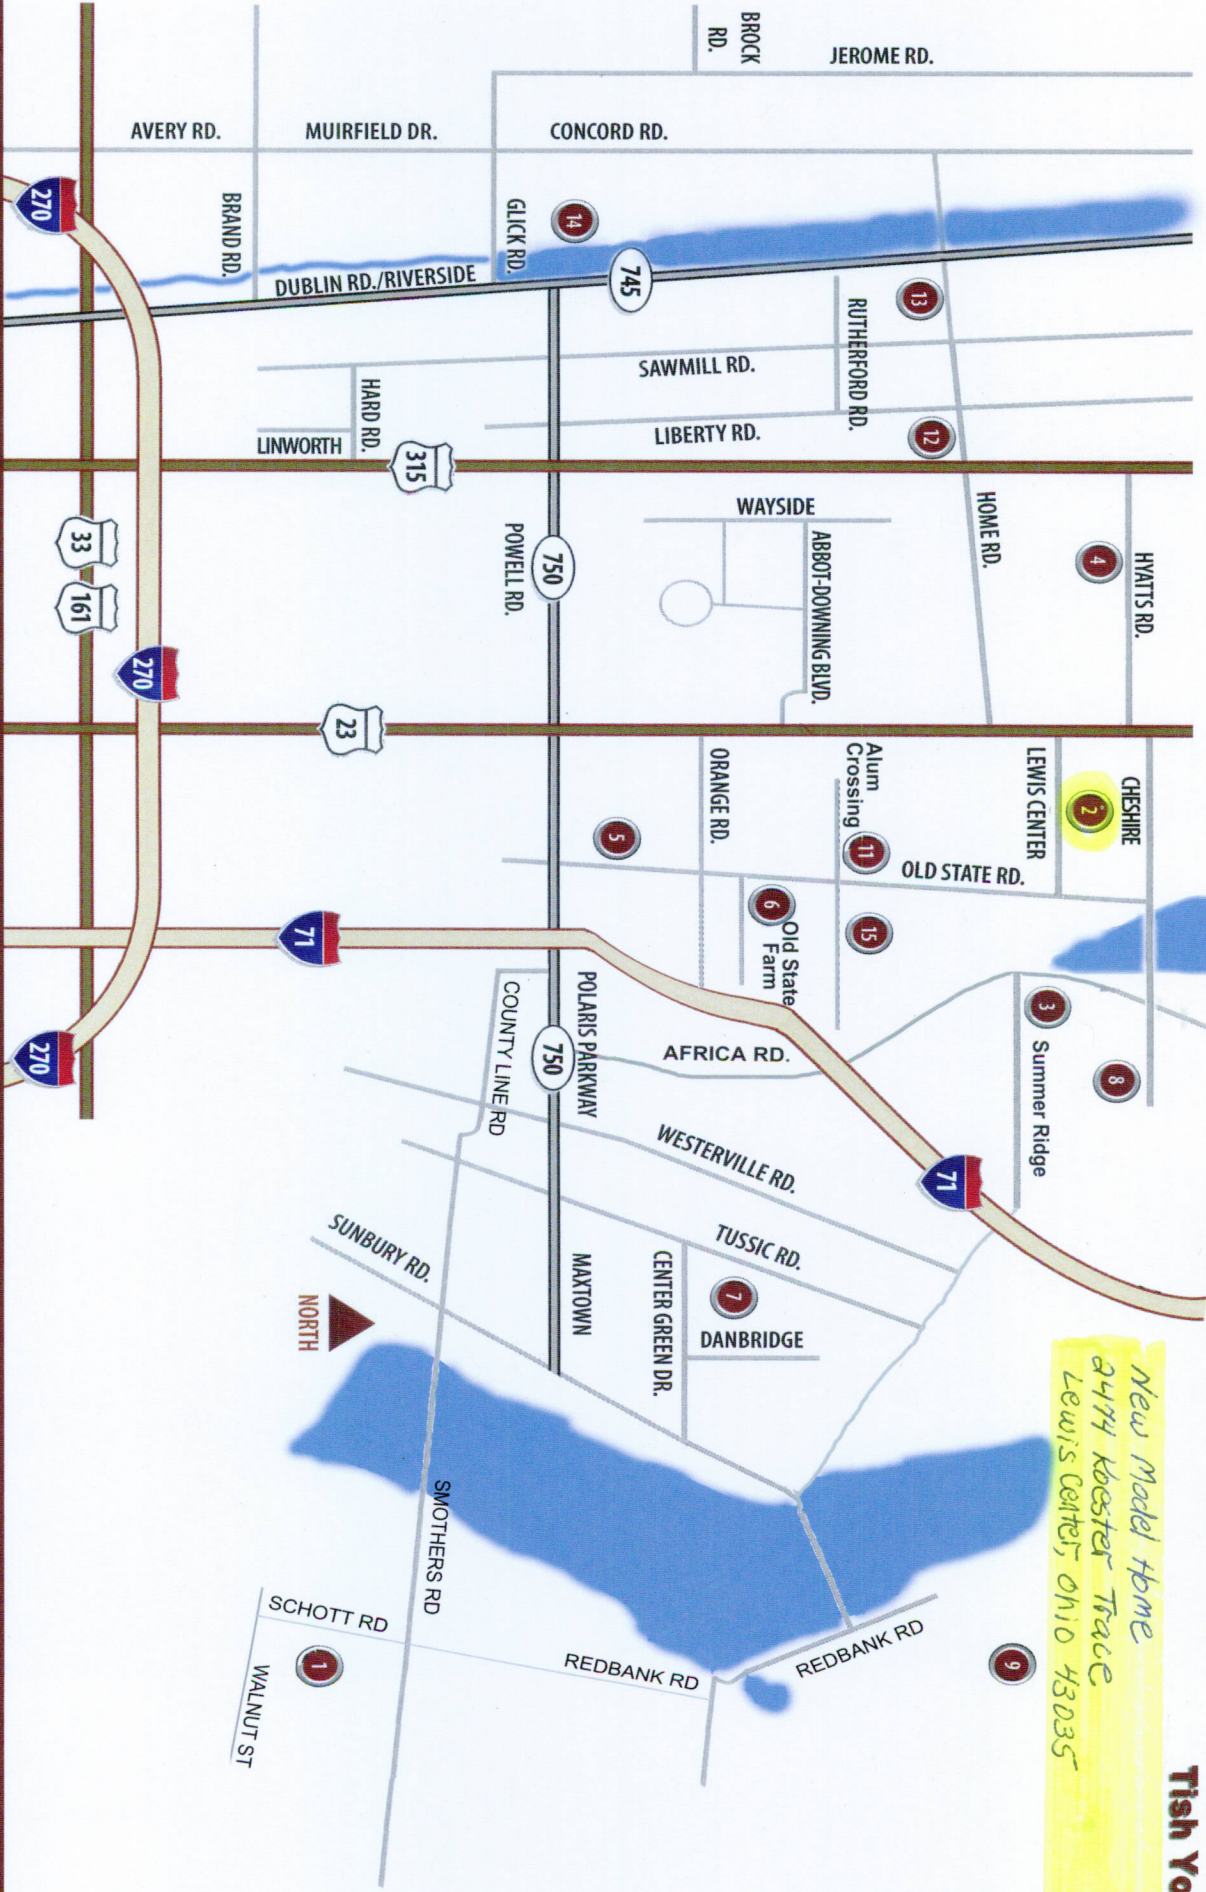

36 37

## KEY MAP

- 1 RESERVE AT HOOVER
- 2 MEADOWS AT LEWIS CTR
- 3 SUMMERWOOD
- 4 OLENTANGY FALLS
- 5 LITTLE BEAR
- 6 OLDE STATE FARMS
- 7 HARVEST WIND
- 8 CHESHIRE WOODS ESTATES
- 9 KELLER PINES
- 10 SHERMAN LAKES
- 11 ALUM CROSSING
- 12 NELSON FARMS
- 13 GOLF VILLAGE
- 14 TARTAN FIELDS
- 15 LAKESHORE